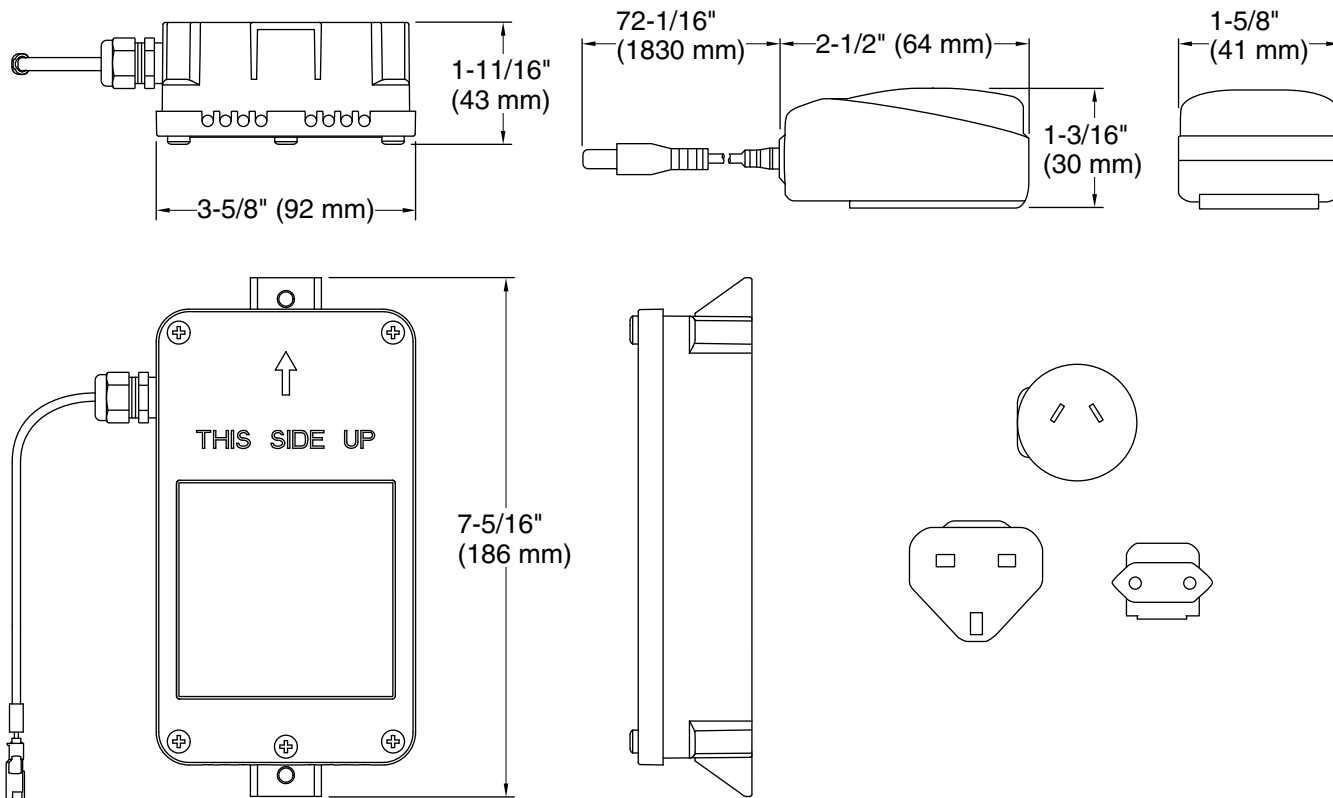

Installation

- Designed for portable or permanent hardwire installations.
- Supplied with 30" (762 mm) power cord for easy 120-volt installation.

Required Products/Accessories

K-13487 4' Cable Assembly

or

See website for detailed warranty information.

Required Electrical Service

One circuit required.

120/240 V, 0.3 A, 60 Hz

Technical Information

All product dimensions are nominal.

Installation Type: Wall-mount